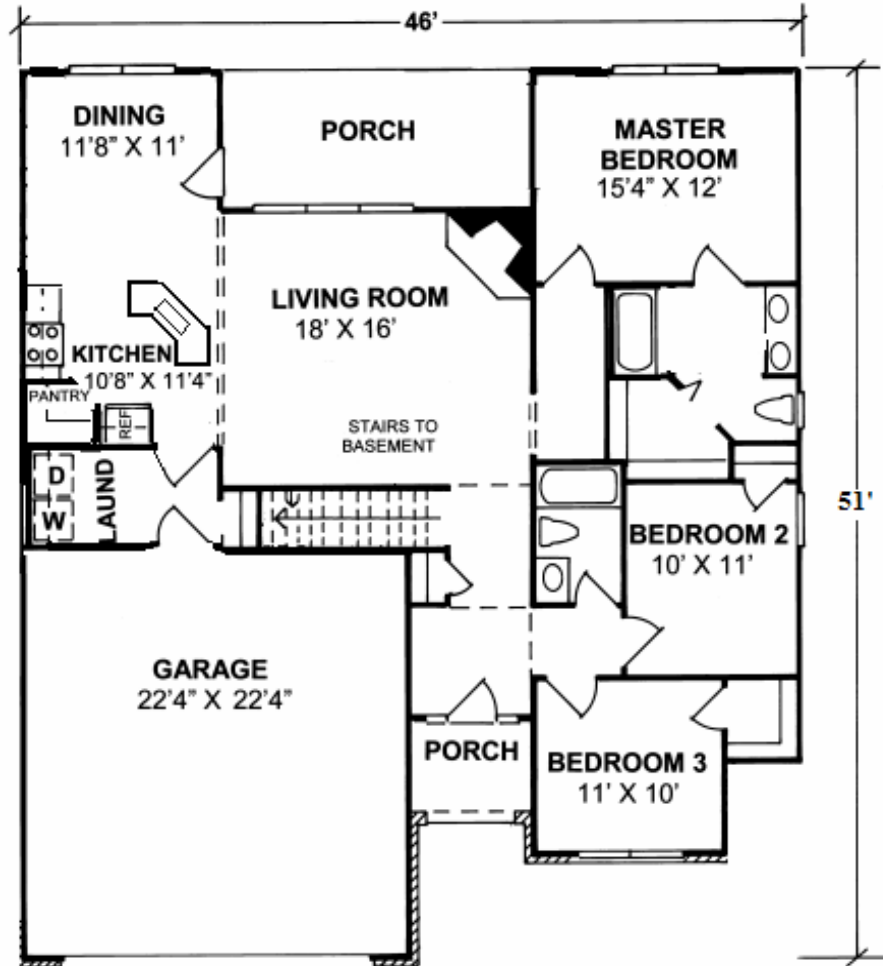

**Includes
Landscaped
Yard***

Covenant Builders, Inc.
The Sheridan

1892 Sq. Ft. Living Area

Priced from \$215,900

....2916 Indian Trail, Hays, KS 67601 (785) 628-6060 FAX (785) 628-6006....

Prices Updated June 24, 2010

*Floor plans & elevations are subject to change. Floor plan dimensions are approximate. Total square footage includes finished family room in basement.
Price does not include lot, brick or refrigerator.*

The Sheridan

1892 Sq. Ft. Living Area

1892 Sq. Ft. Living Area Priced from \$215,900

- * 46' x 51'
- * Stainless Steel Appliances
- * Raised Eating Bar in Kitchen
- * Large Master Bedroom
- * Open Floor Plan
- * High Ceilings
- * 20' x 20' Basement Family Room
- * Wood Floors in Entry
- * Separate Laundry Room
- * Island in Kitchen
- * Wood Flooring in Kitchen/Dining
- * Large Covered Back Patio
- * Walk-In Master Closet
- * Whirlpool Tub in Master Bath
- * Excellent Curb Appeal
- * Oversized Garage
- * Walk-in Pantry in Kitchen
- * Gas Fireplace