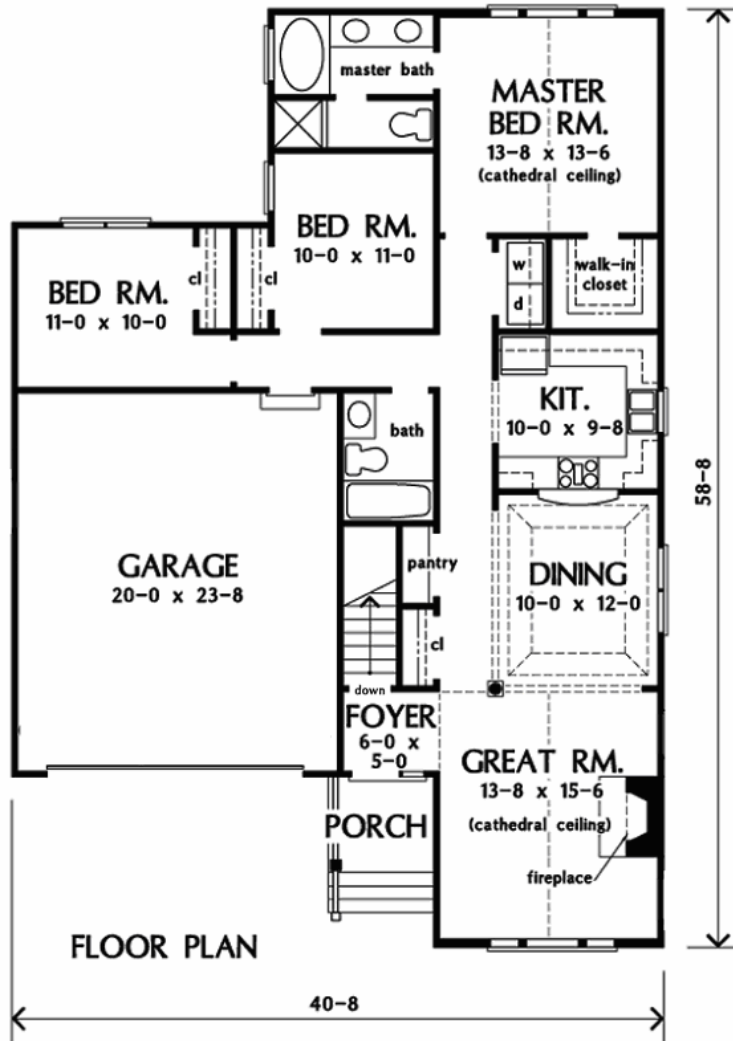

**Includes
Landscaped
Yard***

Covenant Builders, Inc.

The Paisley

1776 Sq. Ft. Living Area

Priced from \$199,900

....2916 Indian Trail, Hays, KS 67601 (785) 628-6060 FAX (785) 628-6006....

Prices Updated June 24, 2010

Floor plans & elevations are subject to change. Floor plan dimensions are approximate. Total square footage includes finished family room in basement. Price does not include lot, brick or refrigerator.

The Paisley

1776 Sq. Ft. Living Area

1776 Sq. Ft. Living Area Priced from \$199,900

- * 40-8' x 58-8'
- * Stainless Steel Appliances
- * Large Master Bedroom
- * Whirlpool Tub in Master Bath
- * High Ceilings
- * Large Garage
- * 20' x 20' Basement Family Room
- * Gas Fireplace
- * Wood Flooring in Kitchen/Dining
- * Walk-In Master Closet
- * Tray Ceiling in Dining Room
- * Excellent Curb Appeal
- * Covered Front Porch
- * Wood Floors in Entry