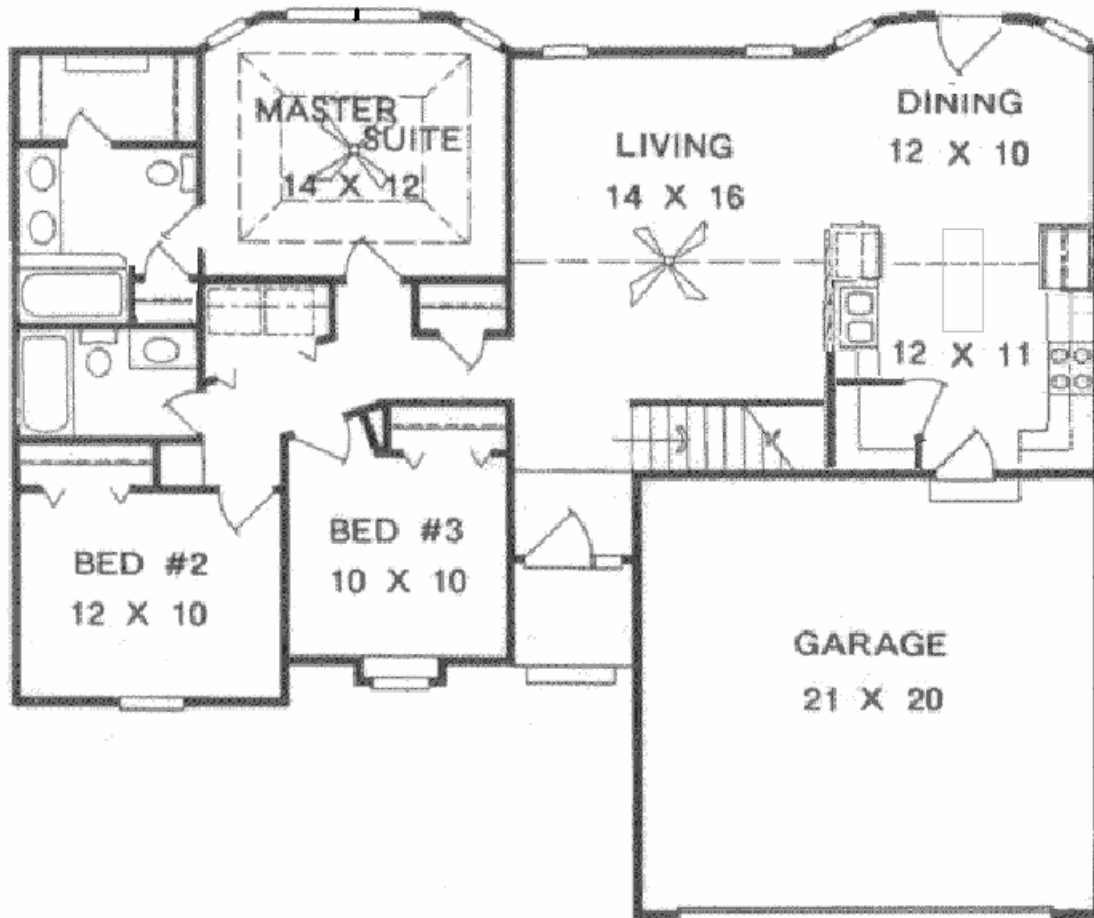

**Includes
Landscaped
Yard***

Covenant Builders, Inc.

The Ashley

1663 Sq. Ft. Living Area

Priced from \$190,000

....2916 Indian Trail, Hays, KS 67601 (785) 628-6060 FAX (785) 628-6006....

Prices Updated June 24, 2010

Floor plans & elevations are subject to change. Floor plan dimensions are approximate. Total square footage includes finished family room in basement. Price does not include lot, brick, or refrigerator.

The Ashley

1663 Sq. Ft. Living Area

1663 Sq. Ft. Living Area Priced from \$190,000

- * 49' x 42'
- * Stainless Steel Appliances
- * Large Walk-In Pantry
- * Walk-In Master Closet
- * Tray Ceiling in Master Bedroom
- * Aqua Glass Tub/Shower Units
- * Vaulted Ceiling in Kitchen/Dining
- * Open Floor Plan
- * 20' x 20' Basement Family Room
- * Island in Kitchen
- * Wood Flooring in Kitchen/Dining
- * Large Master Bedroom
- * Linen Closet in Master Bath
- * Cantilevered Bay Window in Master Bedroom
- * Vaulted Ceiling in Living Room
- * Cantilevered Bay Window in Dining Room
- * Covered Front Porch
- * 8' Main Floor Walls