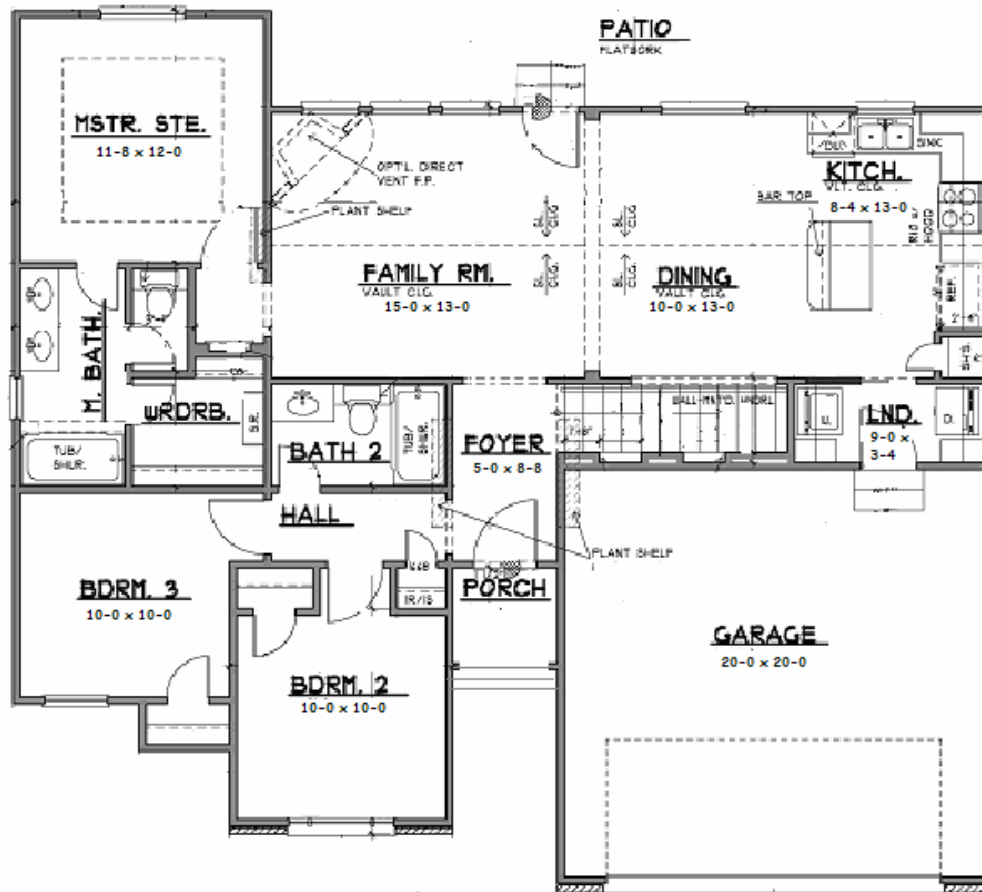

**Includes
Landscaped
Yard***

Covenant Builders, Inc.

Ellington Ridge

1631 Sq. Ft. Living Area

Priced from \$191,900

....2916 Indian Trail, Hays, KS 67601 (785) 628-6060 FAX (785) 628-6006....

Prices Updated June 24, 2010

Floor plans & elevations are subject to change. Floor plan dimensions are approximate.

Price does not include lot, brick or refrigerator.

Ellington Ridge

1631 Sq. Ft. Living Area

1631 Sq. Ft. Living Area Priced from \$191,900

- * 46'-8" x 43'-3"
- * Stainless Steel Appliances
- * Raised Eating Bar in Kitchen
- * Large Master Bedroom
- * Open Floor Plan
- * Vaulted Ceilings
- * Covered Front Porch
- * 20' x 20' Basement Family Room
- * Island in Kitchen
- * Wood Flooring in Kitchen/Dining
- * Pantry
- * Walk-In Master Closet
- * Whirlpool Tub in Master Bath
- * Excellent Curb Appeal
- * Arched Accents
- * Optional Covered Patio Available